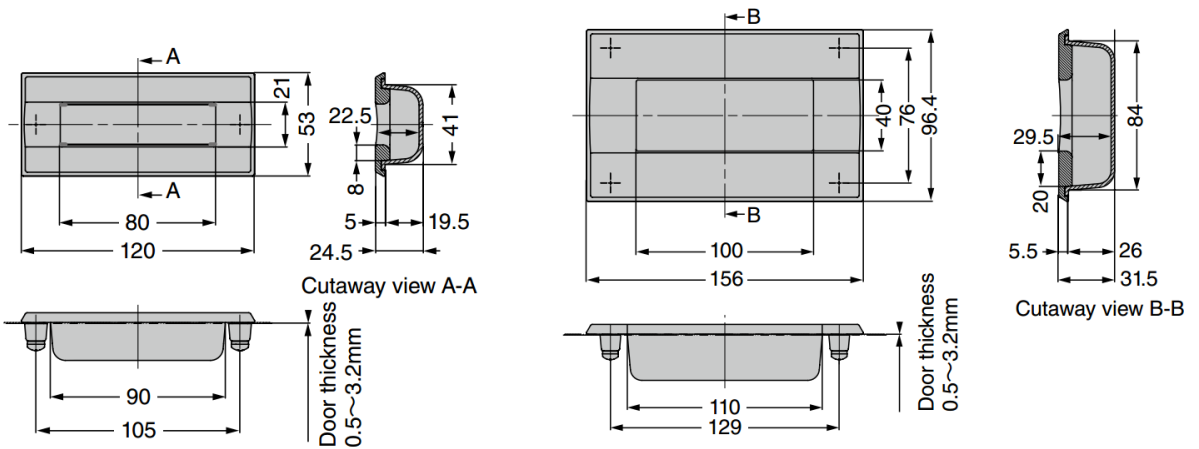

GHH-UD Stylish Recessed Handle

Features

- Grips on both sides allow the door to be moved in either direction
- Solid grip interior with rounded edges for optimum comfort
- SEMI-compliant large size (SEMI S8-0915) and mini size with clean appearance are available
- Available in either satin or mirror finish