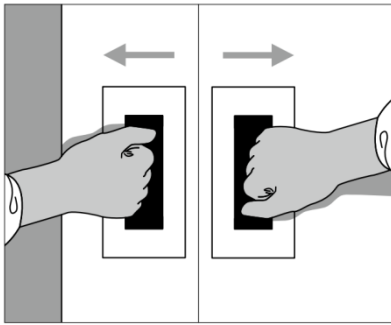

GHH-UD Stylish Recessed Handle

Features

- Grips on both sides allow the door to be moved in either direction
- Solid grip interior with rounded edges for optimum comfort
- SEMI-compliant large size (SEMI S8-0915) and mini size with clean appearance are available
- Available in either satin or mirror finish